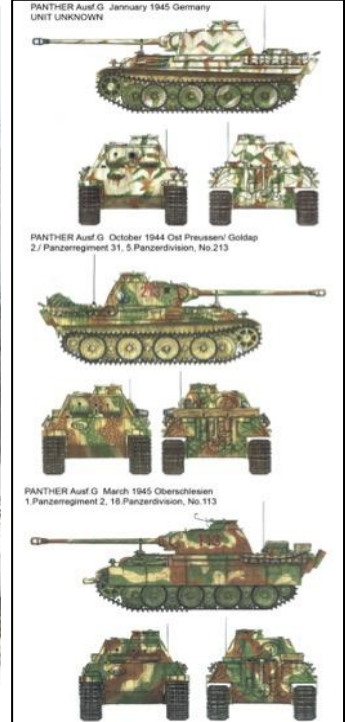

ご予約承ります 1月入荷予定です

2017.12.20

ライフフィールドモデル新商品のご案内

PANTHER Ausf.G Early/Late Versions w/ Full Interior
Panzerkampfwagen "Panther" Ausf.G (Sd.kfz.171)

Clear Turret & Upper Hull Parts Limited Edition

THIS IS NOT A TOY
UNASSEMBLED MODEL KIT
FIGURES AND CANVAS NOT INCLUDED
FOR SKILLED MODELERS AGED 14 AND ABOVE

限定商品

- Movable design for track links, suspension system, artillery and other components
- Provide a set of 800mm steel road wheels which can be used for after April 1945
- Offer of a special gift of three kinds of drawings authorized by the famous Japanese military painter Mr. Kei Endou

※フィギュアとキャンバスカバーは付属していません。