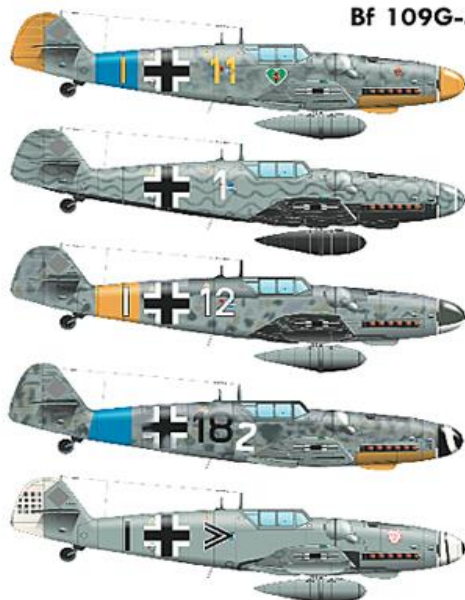

■プラスチックモデルキット

品番	製品名	Code	本体価格	御注文数
EDU7430	1/72 Fw 190A-8/R2 ウィークエンドエディション	8591437508532	¥1,500	
EDU82112	1/48 Bf 109G-5 プロフィパック	8591437508549	¥4,500	
EDU1135	1/48 サーフドラケン リミテッドエディション	8591437508563	¥8,000	

御注文締め切り日: 月 日

貴店名	問屋様名	http://beavercorp.jp 株式会社ビーバーコーポレーション
こちらの注文書は http://beavercorp.jp よりPDFでダウンロードが可能です