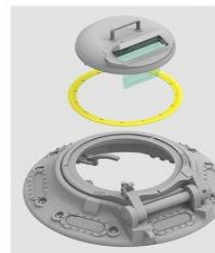

The air deflector can be made as repair status.