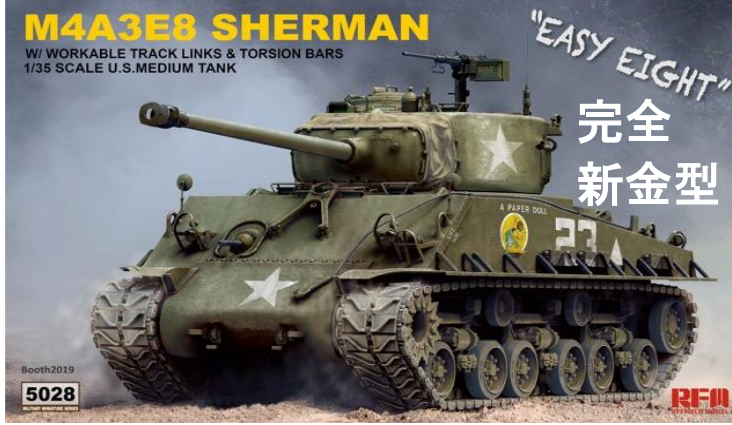

ライフフィールドモデル新商品のご案内

Includes 3 types of drive wheels.