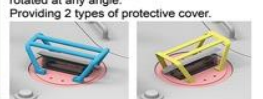

Providing 2 types of protective cover.