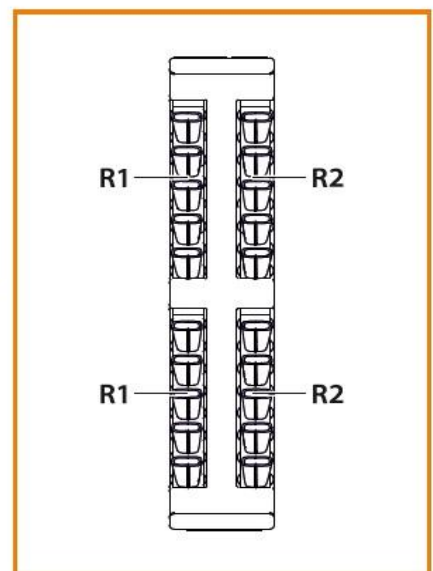

This product contains metal and resin detail parts for upgrading scale plastic models.

WARNING! This set contains small and sharp parts. Work carefully in a ventilated and well-lit room. Safety glasses are recommended. This product is not suitable for children below 14 years of age.

メーカーサイト: <https://clearpropmodels.com/>

品番	品名	Code	税抜 小売価格	御注文(個)
CPU A72020	1/72 Be-6 マッジ 飛行艇 塗装マスクシール (トランペッター用)	4571628233959	¥2,600	NEW!
CPU A72139	1/72 アラド Ar240 排気管 タイプ2 (レベル用)	4571628233997	¥1,800	NEW!

※メーカー都合により入荷予定月と実際の商品仕様が変更になる場合がございます。予めご了承ください。

ご注文締切 月 日 ( )		
貴店名	問屋様名	
こちらの注文書は http://beavercorp.jp よりPDFでダウンロードが可能です		

(株)ビーバーコーポレーション