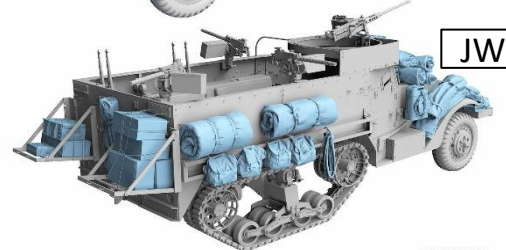

JWS16034

JASON
www.jason-studio.com

JS-16034
1/16 Scale