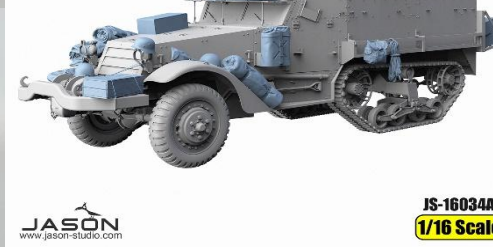

品番	品名	JAN Code	税抜 小売価格	御注文(個)
JWS16034	1/16 米軍 M3/M3A1 ハーフトラック 用アクセサリセット	4571628260078	¥30,600	New
JWS16034 A	1/16 米軍 M3/M3A1 ハーフトラック 用追加アクセサリセット	4571628260085	¥19,000	New

※メーカー都合により入荷予定月と実際の商品仕様が変更になる場合がございます。予めご了承ください。

ご注文締切 月 日( )

貴店名

問屋様名