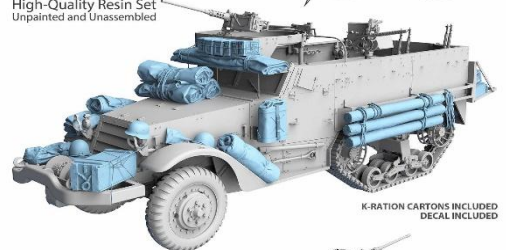

ご予約承ります 6月入荷予定

2026.6.1

ジェイソン・スタジオ新製品のご案内 1/2

ジェイソン・スタジオより新製品の1/16スケールのレジン/3Dプリンター製アクセサリ計6点のご案内です。

M3/M3A1 US HALFTRACK ACCESSORY SET (RESIN)

THE SET INCLUDES 3D PRINTED PARTS
VEHICLE SET NOT INCLUDED

50 CAL
Links - 30 pcs
Track Springs - 30 pcs
The set includes 50 printed track coils and links
High-Quality Resin Set
Unpainted and Unassembled

Dented Effects
Highly Detailed

K-RATION CARTONS INCLUDED
DECAL INCLUDED