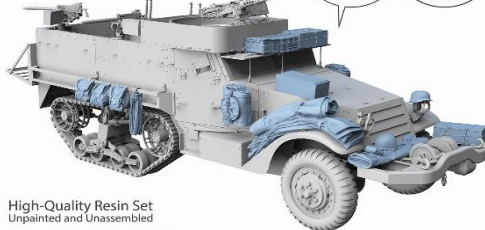

ご予約承ります 6月入荷予定

2026.6.1

ジェイソン・スタジオ新製品のご案内 1/2

ジェイソン・スタジオより新製品の1/16スケールのレジン/3Dプリンター製アクセサリ計6点のご案内です。

M3/M3A1 US HALFTRACK ACCESSORY SET (RESIN)

THE SET INCLUDES 3D PRINTED PARTS
VEHICLE SET NOT INCLUDED

50 CAL
Links - 30 pcs
Track Springs - 30 pcs
The set includes 50 printed track coils and links
High-Quality Resin Set
Unpainted and Unassembled

Dented Effects
Highly Detailed

K-RATION CARTONS INCLUDED
DECAL INCLUDED

JWS16034

JASON
www.jason-studio.com

JS-16034
1/16 Scale

※どちらにも車両/フィギュアは付属しません

M3/M3A1 US HALFTRACK ACCESSORY SET (RESIN)

THE SET INCLUDES 3D PRINTED PARTS
K-RATION CARTONS INCLUDED
VEHICLE SET NOT INCLUDED
DECAL INCLUDED

Dented Effects
Highly Detailed

JWS16034A

JASON
www.jason-studio.com

JS-16034A
1/16 Scale

<https://www.jason-studio.com/sy>

品番	品名	JAN Code	税抜 小売価格	御注文(個)
JWS16034	1/16 米軍 M3/M3A1 ハーフトラック 用アクセサリセット	4571628260078	¥30,600	New
JWS16034 A	1/16 米軍 M3/M3A1 ハーフトラック 用追加アクセサリセット	4571628260085	¥19,000	New

※メーカー都合により入荷予定月と実際の商品仕様が変更になる場合がございます。予めご了承ください。

ご注文締切 月 日( )

貴店名

問屋様名

こちらの注文書は <http://beavercorp.jp>

よりPDFでダウンロードが可能です

(株)ビーバーコーポレーション