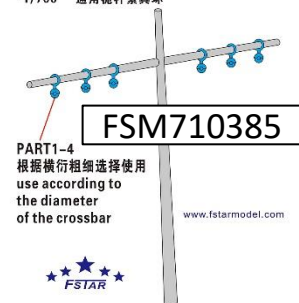

FS710385 Mast Rigging Rings in general use
1/700 通用桅杆索具环